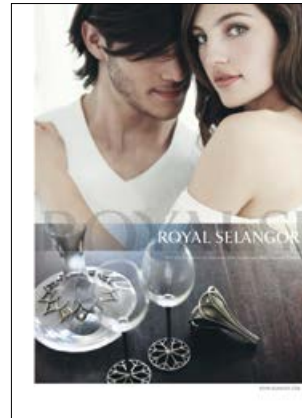

BRAND CAMPAIGN

The Royal Selangor print campaign is evocative and inspirational. Punctuated with 'Since 1885' to reflect the heritage of the brand, the lifestyle advertisements convey a timeless quality and desirability of the designs. The campaign will be updated periodically to introduce new designs as they are launched.

Royal Selangor's video captures the spirit of the brand. It engages the viewer with an authentic story about the brand's rich heritage of craftsmanship. Artistically presented, it captures the beautiful designs used for modern living

2009 - 2010