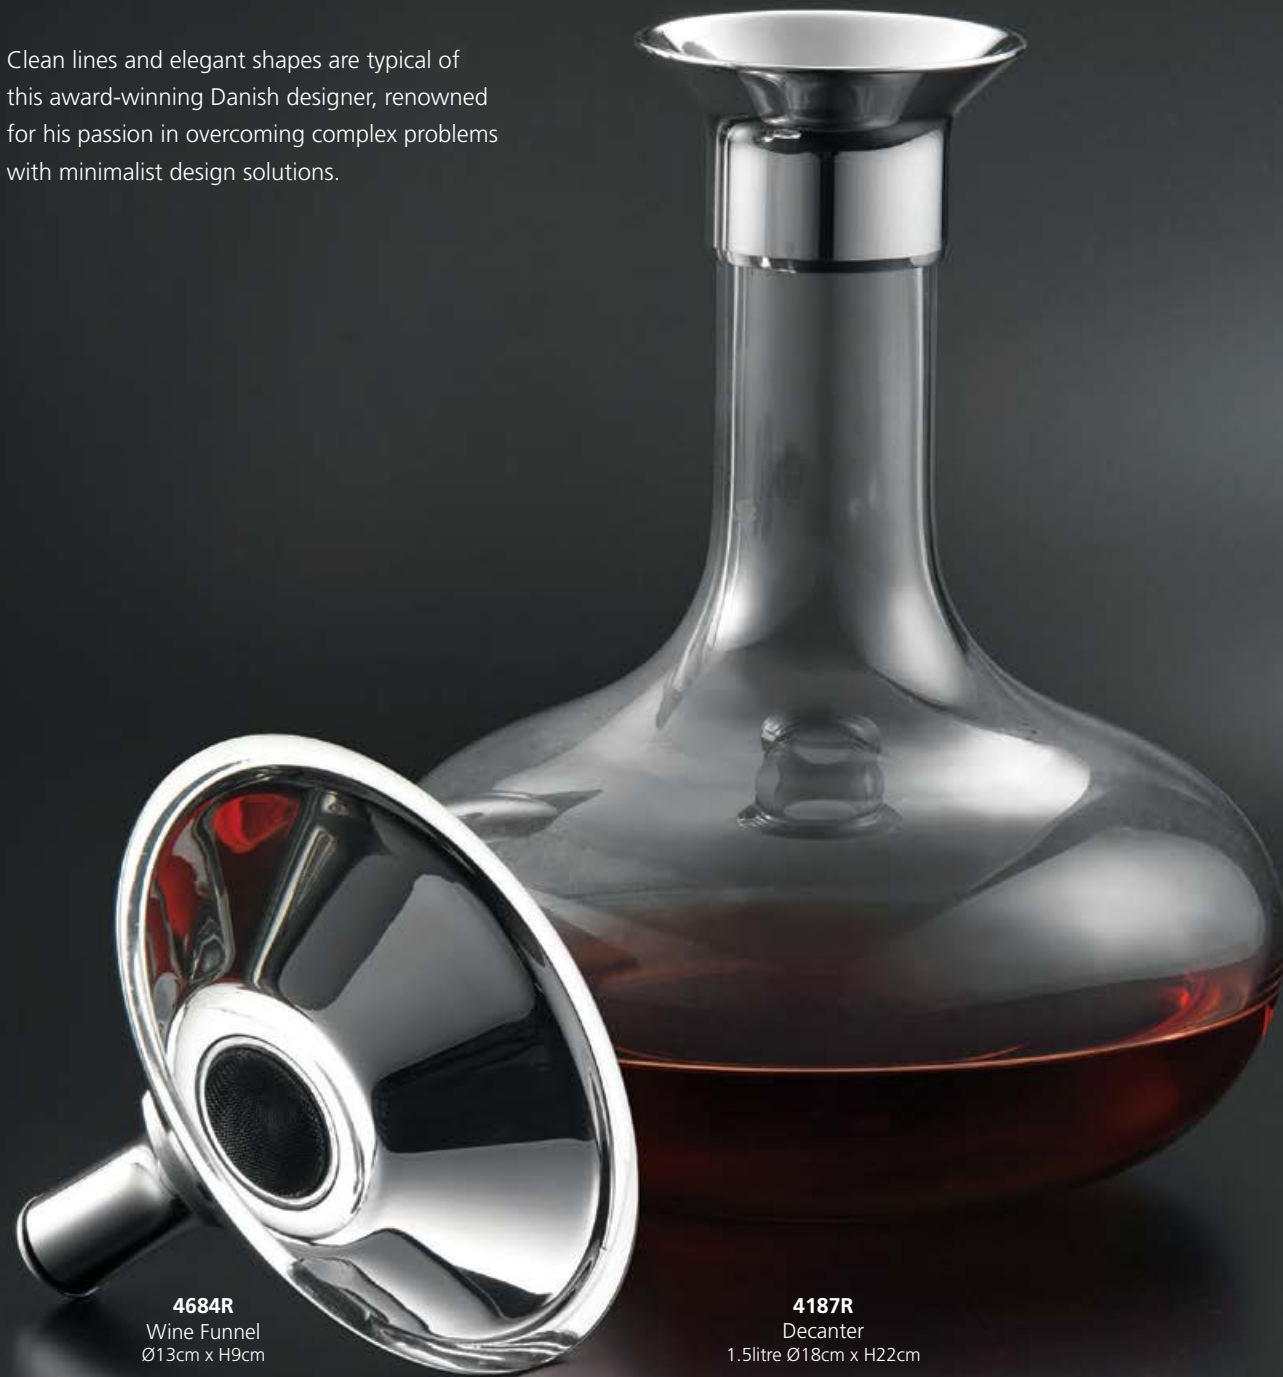

ERIK MAGNUSSEN

Clean lines and elegant shapes are typical of this award-winning Danish designer, renowned for his passion in overcoming complex problems with minimalist design solutions.

4684R
Wine Funnel
Ø13cm x H9cm

4187R
Decanter
1.5litre Ø18cm x H22cm