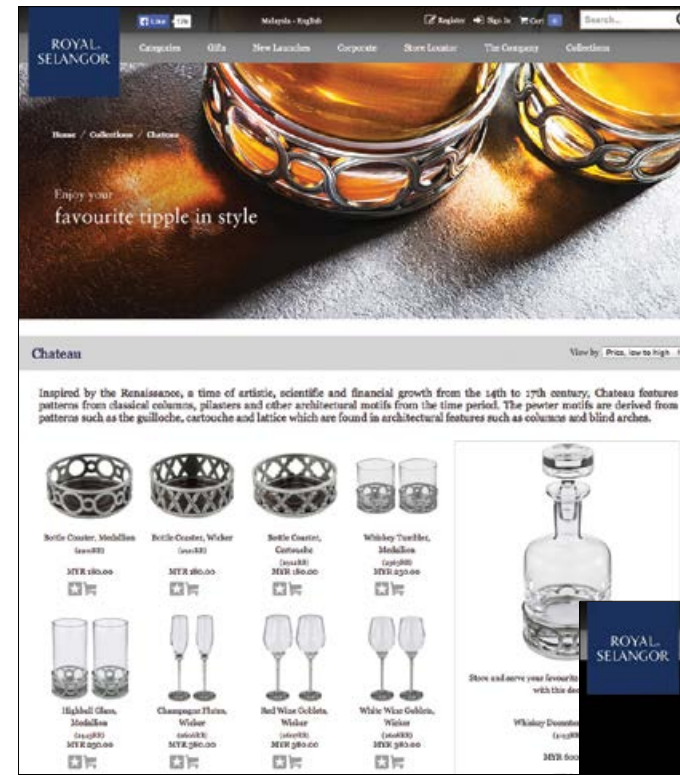

royalselangor.com