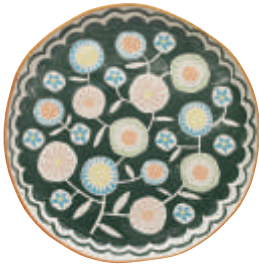

ASTER

ASTER
Round Serving Platter
32cm
EC63620

ASTER
Chunky Legs Bowl
25cm
EC63621

ASTER
Trio Dish Set
10cm / 10cm / 8cm
EC63626

ASTER
Noodle Bowl
17.5cm
EC63627

ASTER
Side Plate
20cm Blush
EC63628

ASTER
Side Plate
20cm Blue
EC63631